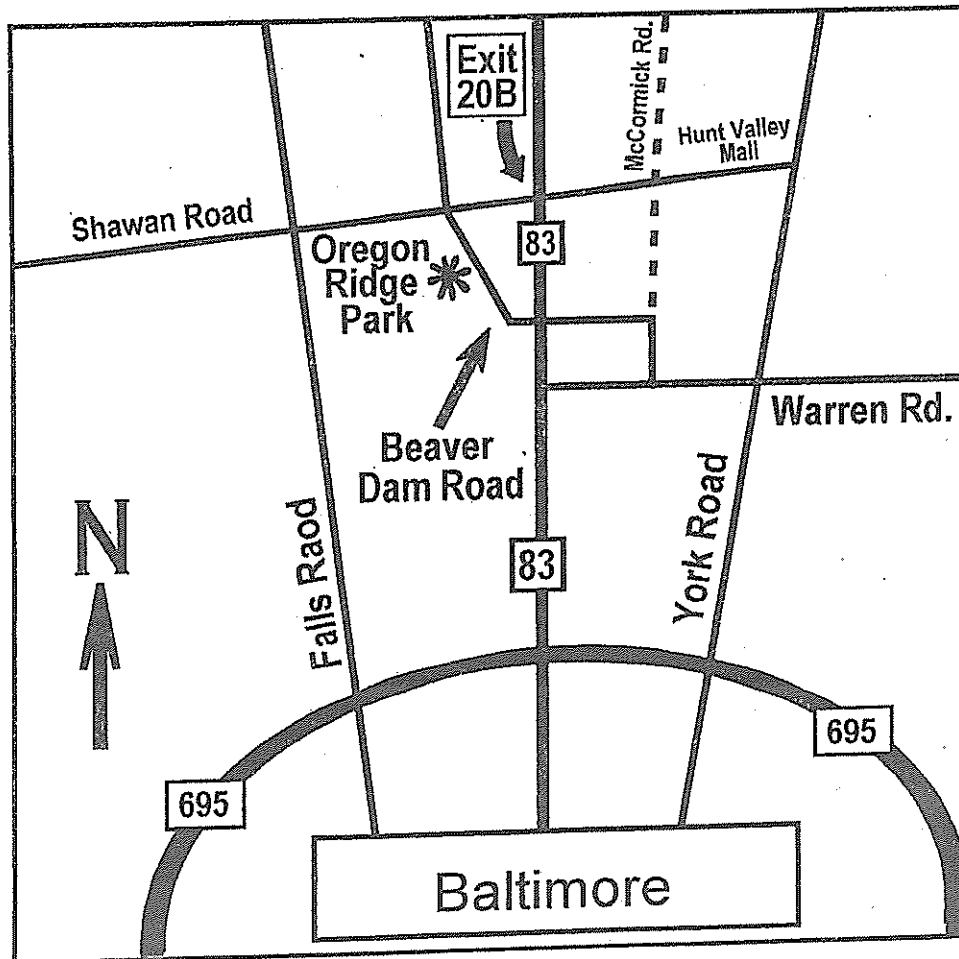

OREGONRidge

Park, Beach & Conference Center

Directions to the lodge, concerts, picnics, and Dinner Theater

- * Take I-695 toward Towson
- * Take I-83N toward Timonium & York
- * Continue North to Exit 20B (Shawan Road West)
- * First light, make a left on Beaver Dam Rd. The Oregon Grill on the corner.
- * Follow Beaver Dam for aprox 1/2 mile
- * Park entrance is on the right. The Lodge is the building with the flag.

13401 Beaver Dam Road Cockeysville, Maryland
Phone: 410-887-1818 Fax: 410/527-0214